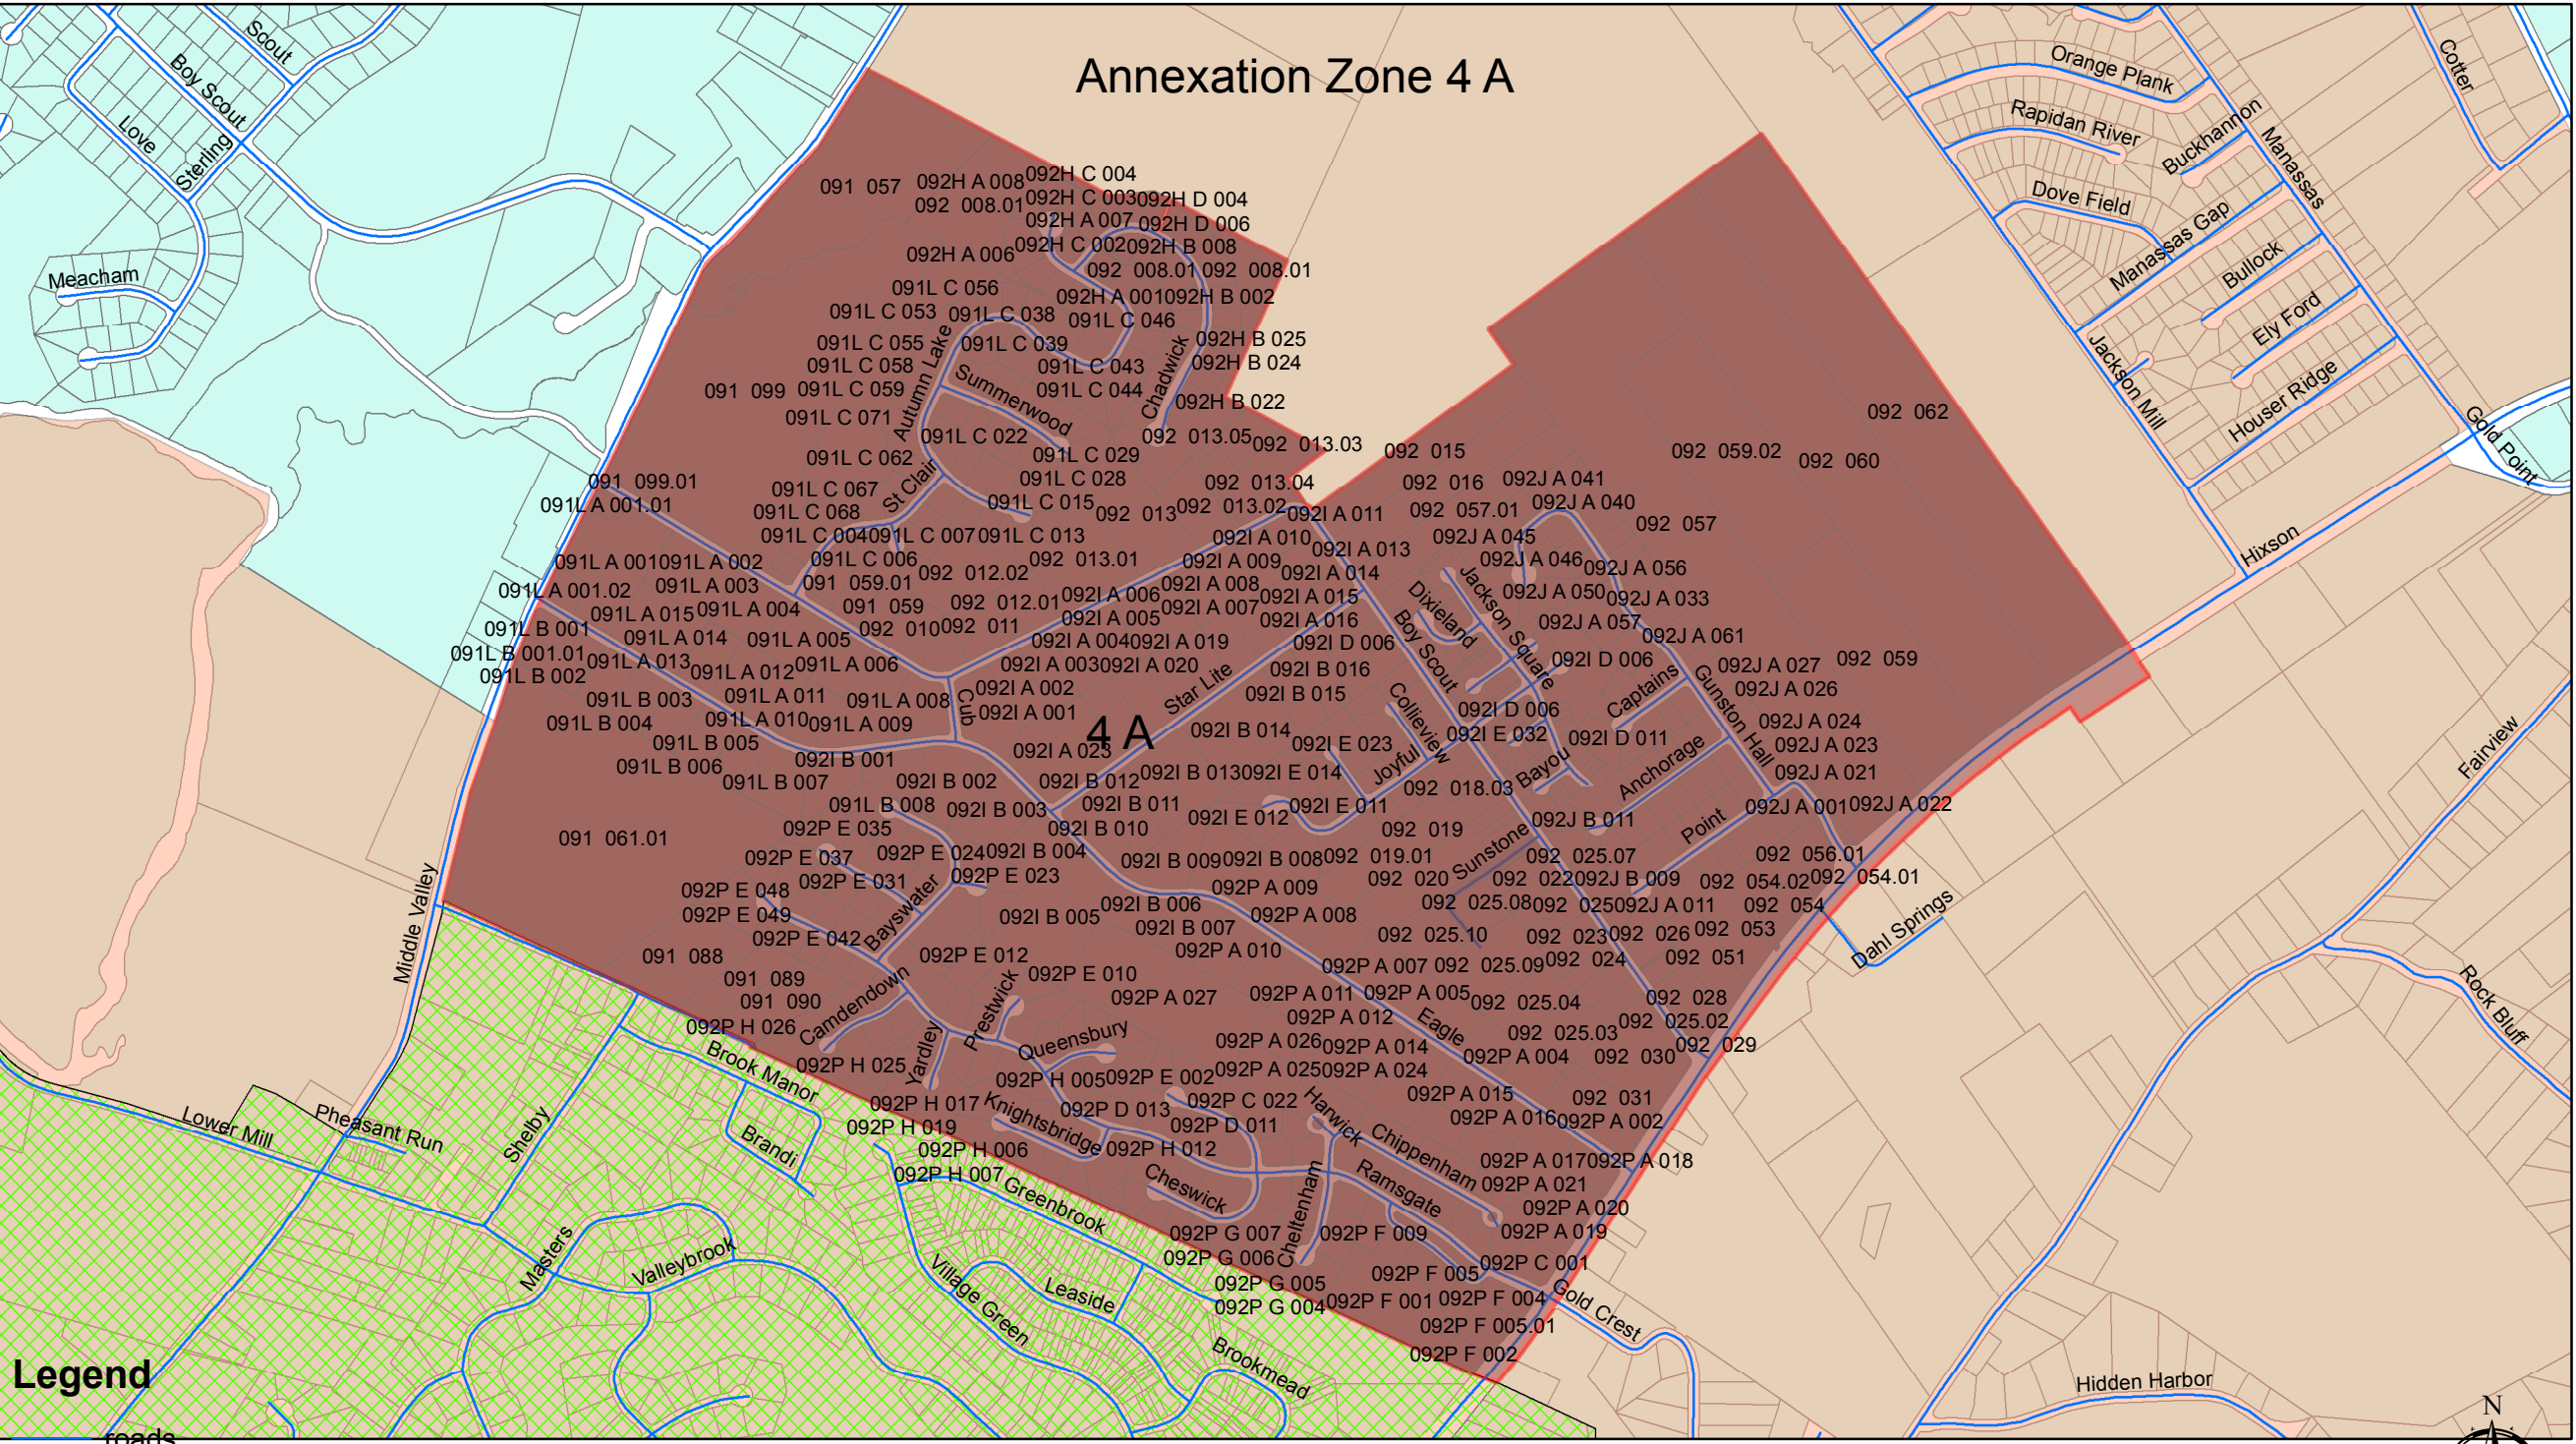

Annexation Zone 4 A

Legend

-  Chattanooga
-  roads
-  area 4 A
-  Zone 4 A parcels
-  Chattanooga UGB
-  0 500 1,000 2,000 3,000 4,000 Feet